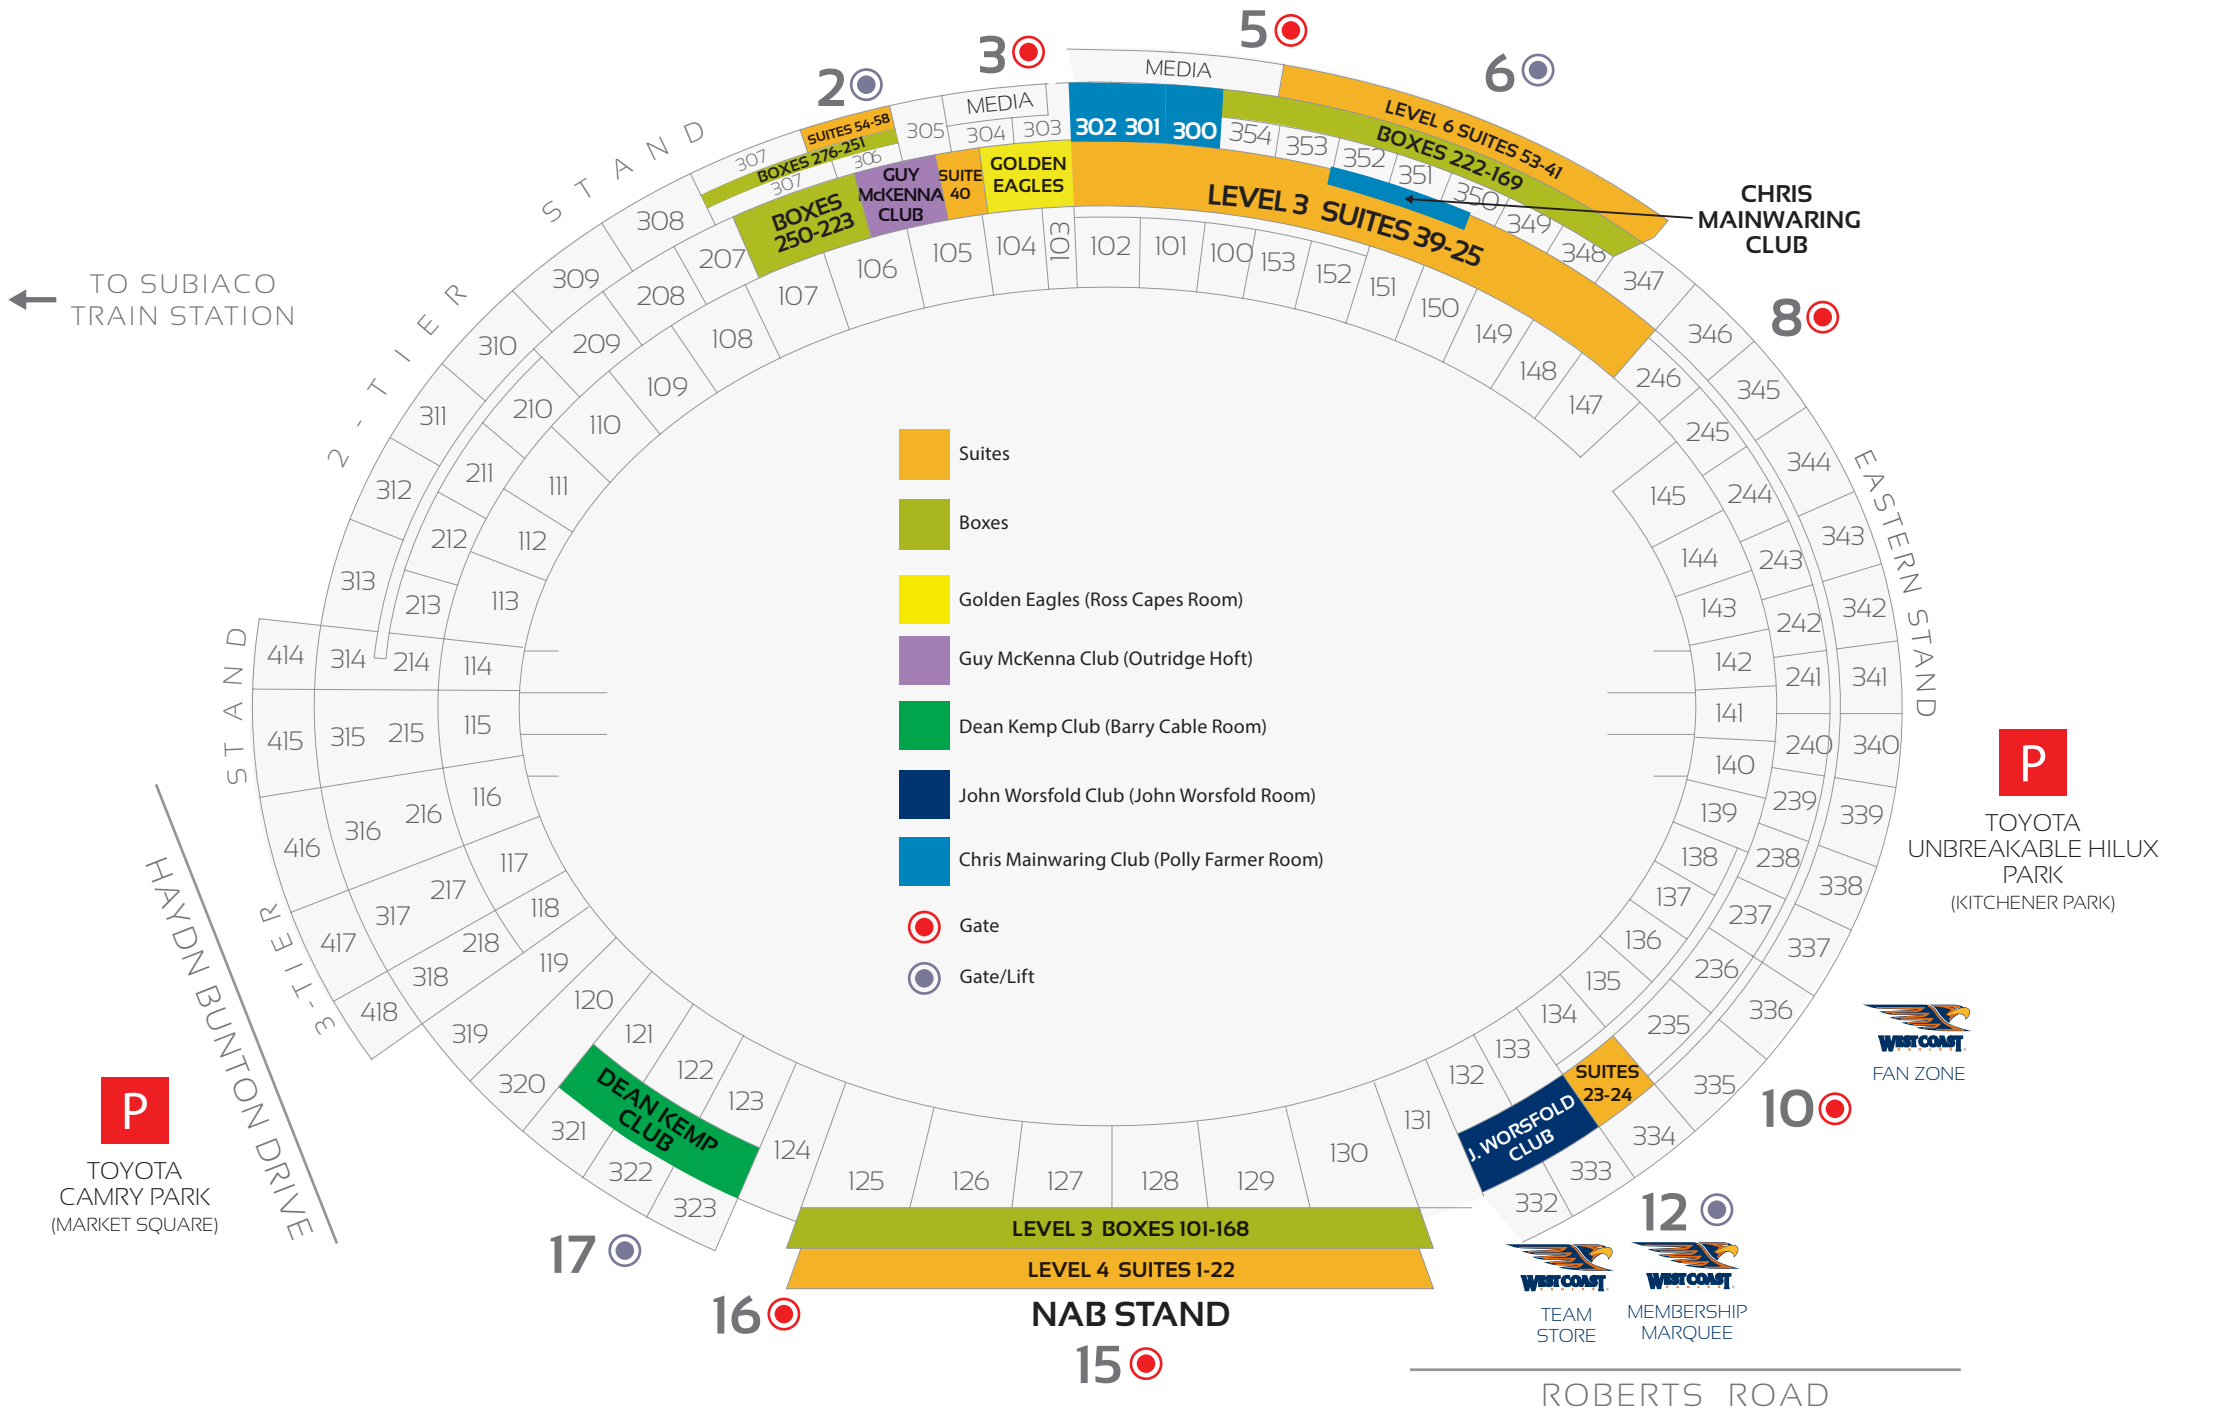

↑ TO WEST LEEDERVILLE TRAIN STATION

SUBIACO ROAD

← TO SUBIACO TRAIN STATION

DOMAIN STADIUM HOSPITALITY MAP