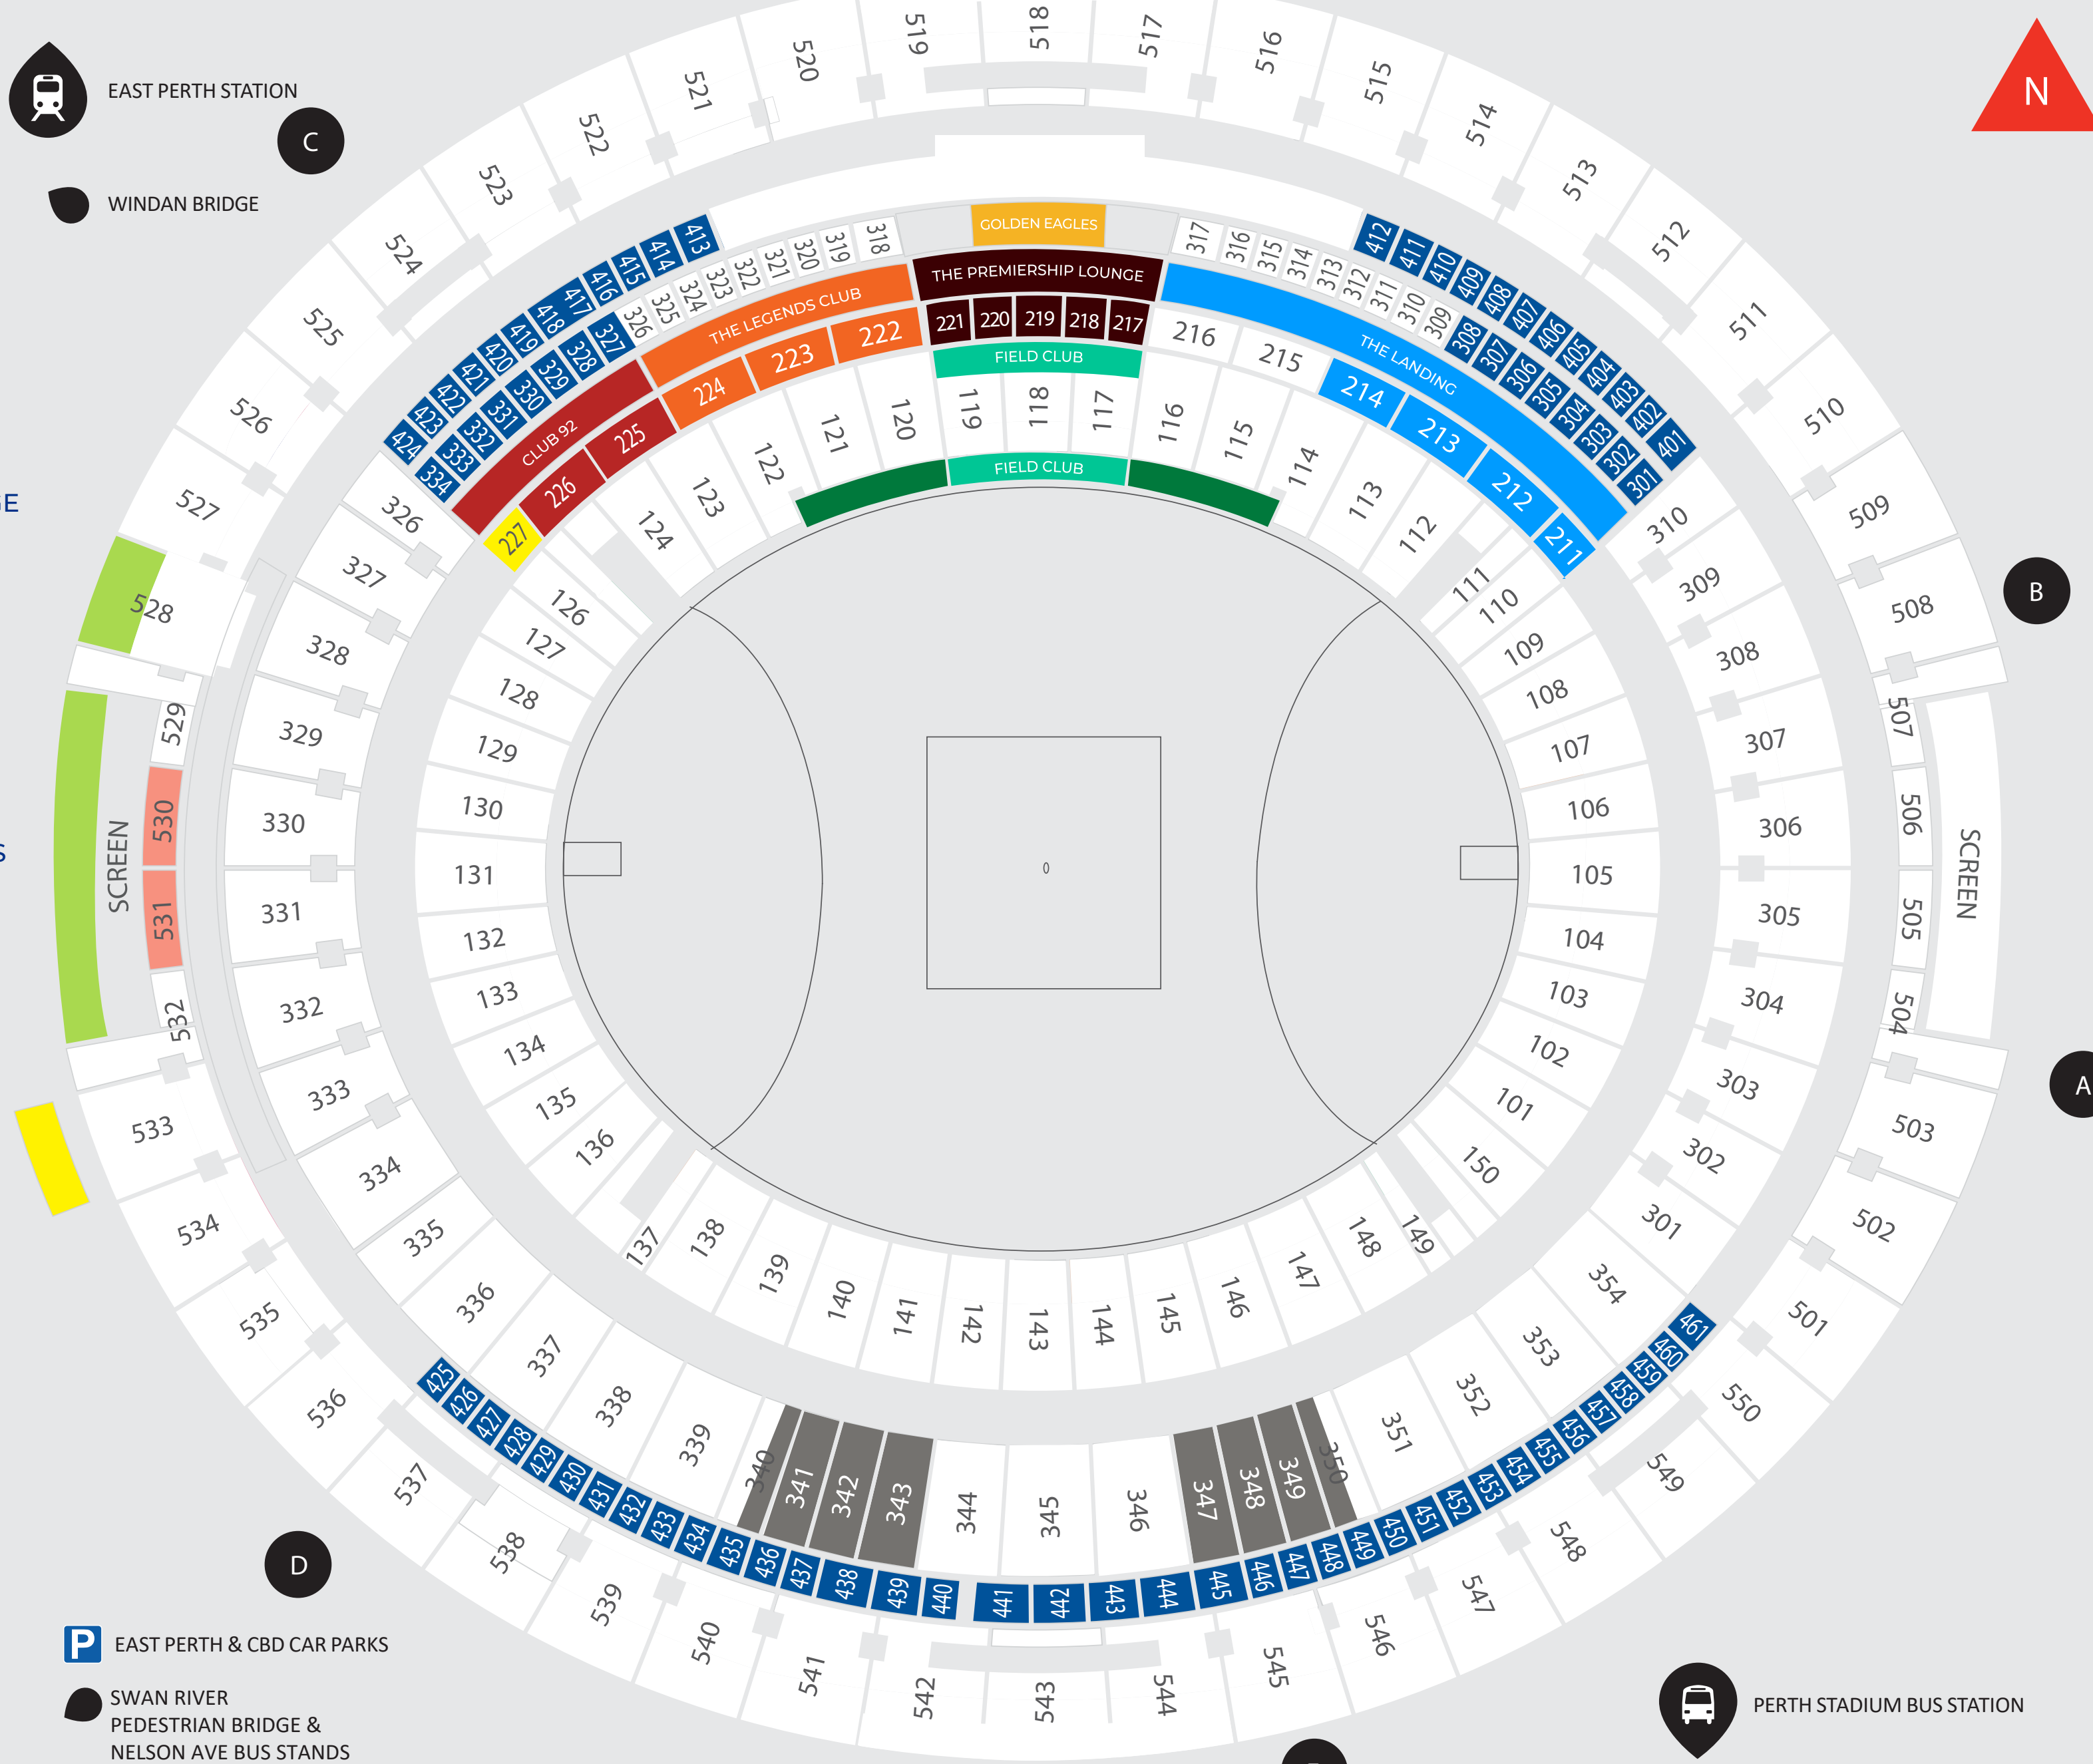

# PREMIUM HOSPITALITY

- GOLDEN EAGLES
- THE PREMIERSHIP LOUNGE
- THE LEGENDS CLUB
- CLUB 92
- FIELD CLUB
- FIELD SUITES
- THE LANDING
- CLUB 87 RESERVE & OCR'S
- PRIVATE SUITES
- SKY VIEW LOUNGE
- 96FM GOLD SKYDECK
- CITY VIEW

 EAST PERTH STATION  
 C  
 WINDAN BRIDGE

 PERTH STADIUM STATION  
 TAXI

 EAST PERTH & CBD CAR PARKS  
 SWAN RIVER PEDESTRIAN BRIDGE & NELSON AVE BUS STANDS

 PERTH STADIUM BUS STATION

 Gates